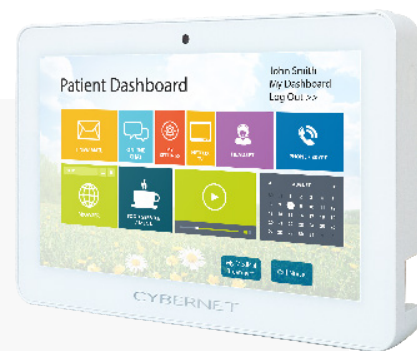

CyberMed M12

12" Power Over Ethernet (POE) Medical Computer

A POE Enabled Medical PC

An incredibly unique medical grade all-in-one computer, the CyberMed M12 can be powered over ethernet so there's no need for a traditional power outlet. Coupled with it's compact size and VESA compatibility, this unit can be mounted virtually anywhere.

Medical Grade Certified

Intel Core Processor

The CyberMed M12 comes with a powerful Intel Bay Trail processor and up to 8GB of RAM, with stunning integrated Intel HD graphics, packing a big punch in a compact design.

IP65 Rated

The sealed front bezel is IP65 certified, so it will stand up to chemical disinfectants and makes it easy for medical professionals to clean.

Low Power Consumption Computer

The CyberMed M12 uses low power consumption components and fanless cooling technology to allow it to be powered over ethernet. This completely removes the need for AC power making this device much more versatile and allowing end users to install it nearly anywhere.

Great for Patient Infotainment

This medical grade computer is great for patient registration or to be mounted bedside as an infotainment device. It's small footprint and antimicrobial housing are key features that allow this device to be used by patients without taking up too much space.