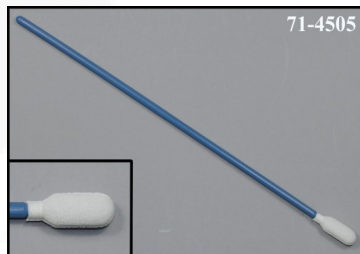

Part Number: 71-4503

Head Width: 6mm, .25"
 Head Length: 21mm, .812"
 Handle Width: 4mm, .16"
 Handle Length: 92mm, 3.63"
 Overall Length: 113mm, 4.438"

Large flexor tip; non-reticulated foam; polypropylene handle.

Part Number: 71-4504

Head Width: 22mm, .86"
 Head Length: 25mm, 1"
 Handle Width: 6mm, .25"
 Handle Length: 126mm, 4.95"
 Overall Length: 130mm, 5.125"

Circular foam mitt; non-reticulated foam; polypropylene handle.

Part Number: 71-4505

Head Width: 6mm, .25"
 Head Length: 18mm, .70"
 Handle OD: 4mm, .16"
 Handle Length: 163mm, 6.40"
 Overall Length: 164mm, 6.470"

Flexi-tip foam mitt; reticulated foam; polypropylene handle.

SUPER BRUSH ♦ SERIES 71 CATALOG

Part Number: 71-4507

Head Width: 7mm, .28"
Head Length: 20mm, .775"
Handle OD: 2mm, .085"
Handle Length: 149mm, 5.875"
Overall Length: 152mm, 6.00"

Narrow, foam mitt over cotton bud; reticulated foam; birch wood handle.