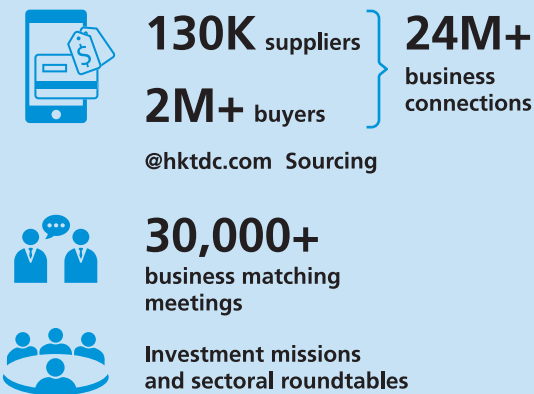

The Hong Kong Trade Development Council (HKTDC) is a statutory body established in 1966 to promote, assist and develop Hong Kong's trade. With 50 offices globally, including 13 in Mainland China, the HKTDC promotes Hong Kong as a two-way global investment and business hub. The HKTDC organises international exhibitions, conferences and business missions to create business opportunities for companies, particularly small and medium-sized enterprises (SMEs) in the mainland and international markets. The HKTDC also provides up-to-date market insights and product information via trade publications, research reports and digital news channels.

Your business · Our mission |

Creating platforms for international business

Global promotions

The HKTDC organises a broad spectrum of events and activities to create platforms for Hong Kong businesses to navigate a world of opportunities, connecting about 62,000 Hong Kong companies with 6.8 million mainland and overseas enterprises and multipliers.

World-class exhibitions

To enhance Hong Kong's position as Asia's trade fair capital, the HKTDC organises a range of signature exhibitions that draw plenty of international buyers, suppliers and companies. Some of these exhibitions are the largest marketplaces of their kind in Asia and the world.

Hong Kong services promotions

The HKTDC promotes Hong Kong services by organising different promotion activities and events, helping over 14,000 companies connect with about 100,000 trade contacts globally.

Facilitating business partnerships and opportunities worldwide

Business matching