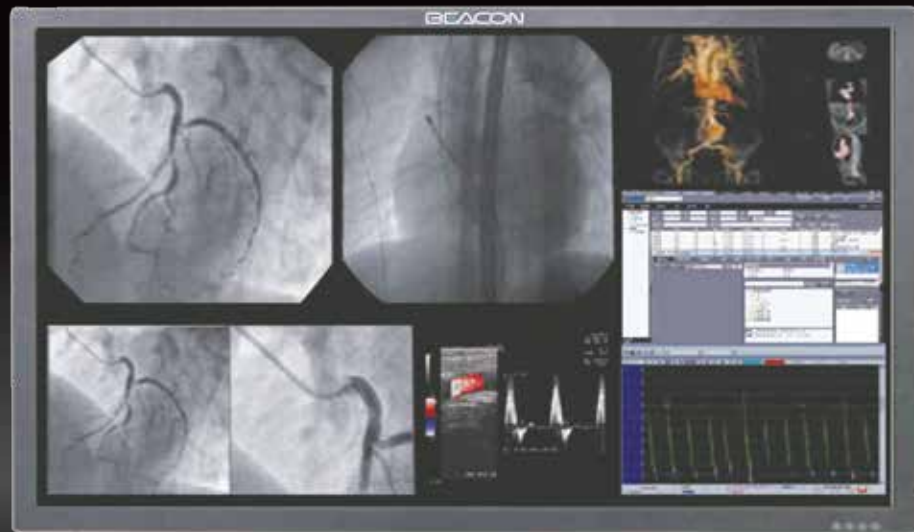

S551

55" DSA Medical Display

Surgery

55" DSA Medical Display

S551 is a 55" DSA surgical medical display with 4K ultra-high resolution and the brightness up to 700cd/m². It supports the input of 12 channels of image information and displays any 8 channels of images in a centralized manner, so that doctors can view all image information for surgery in one location continuously and conveniently.

It supports split screen function, window zooming, gamma and color temperature switching, which is suitable for different image display needs.

It supports the function of dividing screen, zooming windows, switching gamma and color temperature, which is suitable for different image display needs.

Supports up to 21 groups of different surgical layouts to meet the needs of different surgeries, and supports one-click to switch layout, which is simple and convenient.

Accession design with dual-backlight and dual power supply, key signal backup to ensure the safety of interventional surgery.

Integrated display of multiple images

Diversified input interface

Ultra low delay precise image processing

Wide viewing angle display

Model	S551
Display Size	55"
Support Color	1.07 Billion
Resolution	3840x 2160
Pixel Pitch	0.315x 0.315mm
Brightness	700cd/m2 Typ.
Contrast	1400:1 Typ.
View Angle	178° Typ.
Response Time	10ms Typ.
Input Signal Interface	DisplayPort:20pin*4 DVI-D: 24 pin *4 CVBS: BNC *3 VGA: D -Sub 15 pin
Output Signal Interface	DC 5V*4
Size	1287.2(W)x761.2(H)x89.6(D)mm
Weight	38.0 kg
Power Supply	AC 100~240V
Power Consumption	350W max.
Power Saving	EPA, VESA
MTBF	> 50,000Hours