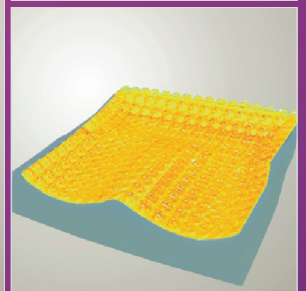

Sung Kwang Meditech

**For surgical patient
& Rehabilitation
Radiology Products**

Operating Room

Snow-pac
Several device
Position pad
Gel product
Case
Silicon product

Rehabilitation

Gel wheelchair cushion pad
Gel wheelchair back cushion pad

Silver

Gel embo cushion mattress

Radiation Protection For:
CardiacCathLab
InterventionalRadiology
Pain Management