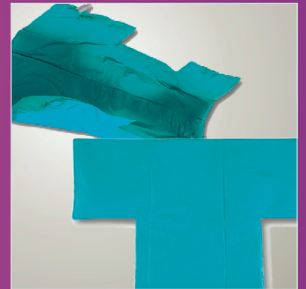

Sung Kwang Meditech

**For surgical patient
& Rehabilitation
Radiology Products**

Operating Room

Snow-pac
Several device
Position pad
Gel product
Case
Silicon product

Rehabilitation

Gel wheelchair cushion pad
Gel wheelchair back cushion pad

Silver

Gel embo cushion mattress

Radiation Protection For:
CardiacCathLab
InterventionalRadiology
Pain Management