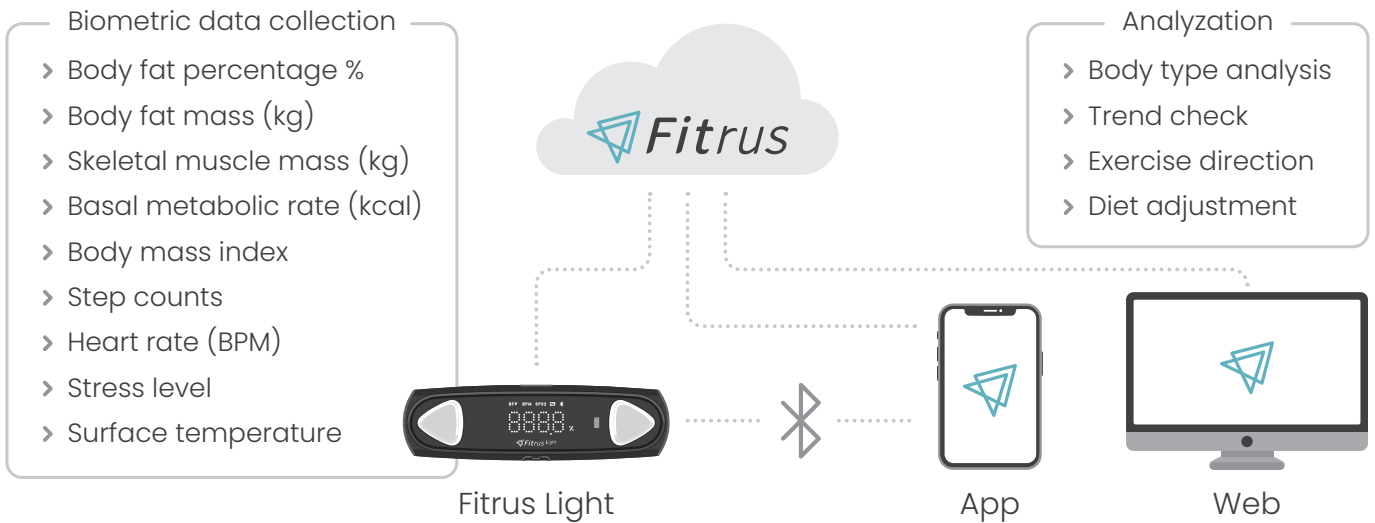

Develop Better habits

There is important information to know about healthcare. Check your biometric data and plan for a healthy body. With **Fitrus Light**, focus on your health and fitness.

Portable body composition analyzer used by whole family

Body Composition Measurement

Body Type Analysis

Daily Guide

Activity Tracking

Heart Rate

Surface Temperature

## Our Most Advanced Analyzer Ever

OLED display

Heart rate, stress

Surface temperature

## Get A Deeper Understanding of Your Body